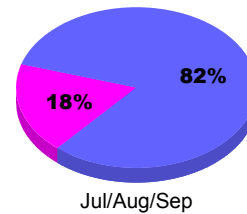

YTD Status Quo Clubs 2011-2012

Status Quo Clubs Compared to Status Quo Members

Legend: Status Quo Clubs (Cyan), Total Status Quo Members (Green)

MEMBERSHIP

Membership Results
2011-2012

Membership
2010-2011

Month	Net Memb Goal	Actual New Memb	Actual Dropped Memb	Gain/Loss of Memb	Gain/Loss of Memb
Jul/Aug/Sep		19	-30	-11	5
Totals		19	-30	-11	5

Membership Results 2011-2012

Goal, New, Dropped, Gain/Loss

Legend: Goal (Cyan), Actual (Green), Dropped (Yellow), Gain Loss (Magenta)

Comparison of Membership Gain/Loss

Current Year Compared to the Previous Year

Legend: Current Year (Cyan), Previous Year (Green)

Gender Comparison 2011-2012

Legend: Male (Blue), Female (Magenta)